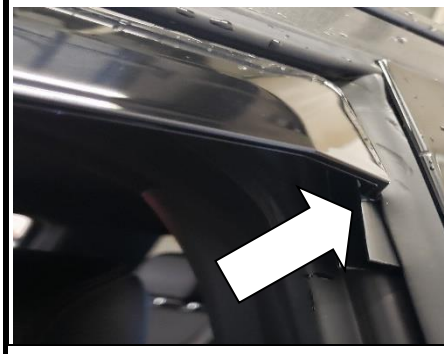

PUTCO

58I-SP Channel Spacer Installation

After installing the visor, insert the channel spacer into the channel as shown. See the back of these instructions for application-specific spacer locations.

The spacer should be installed between the visor and the inside edge of the channel. If installed correctly, the window will slide through the channel.